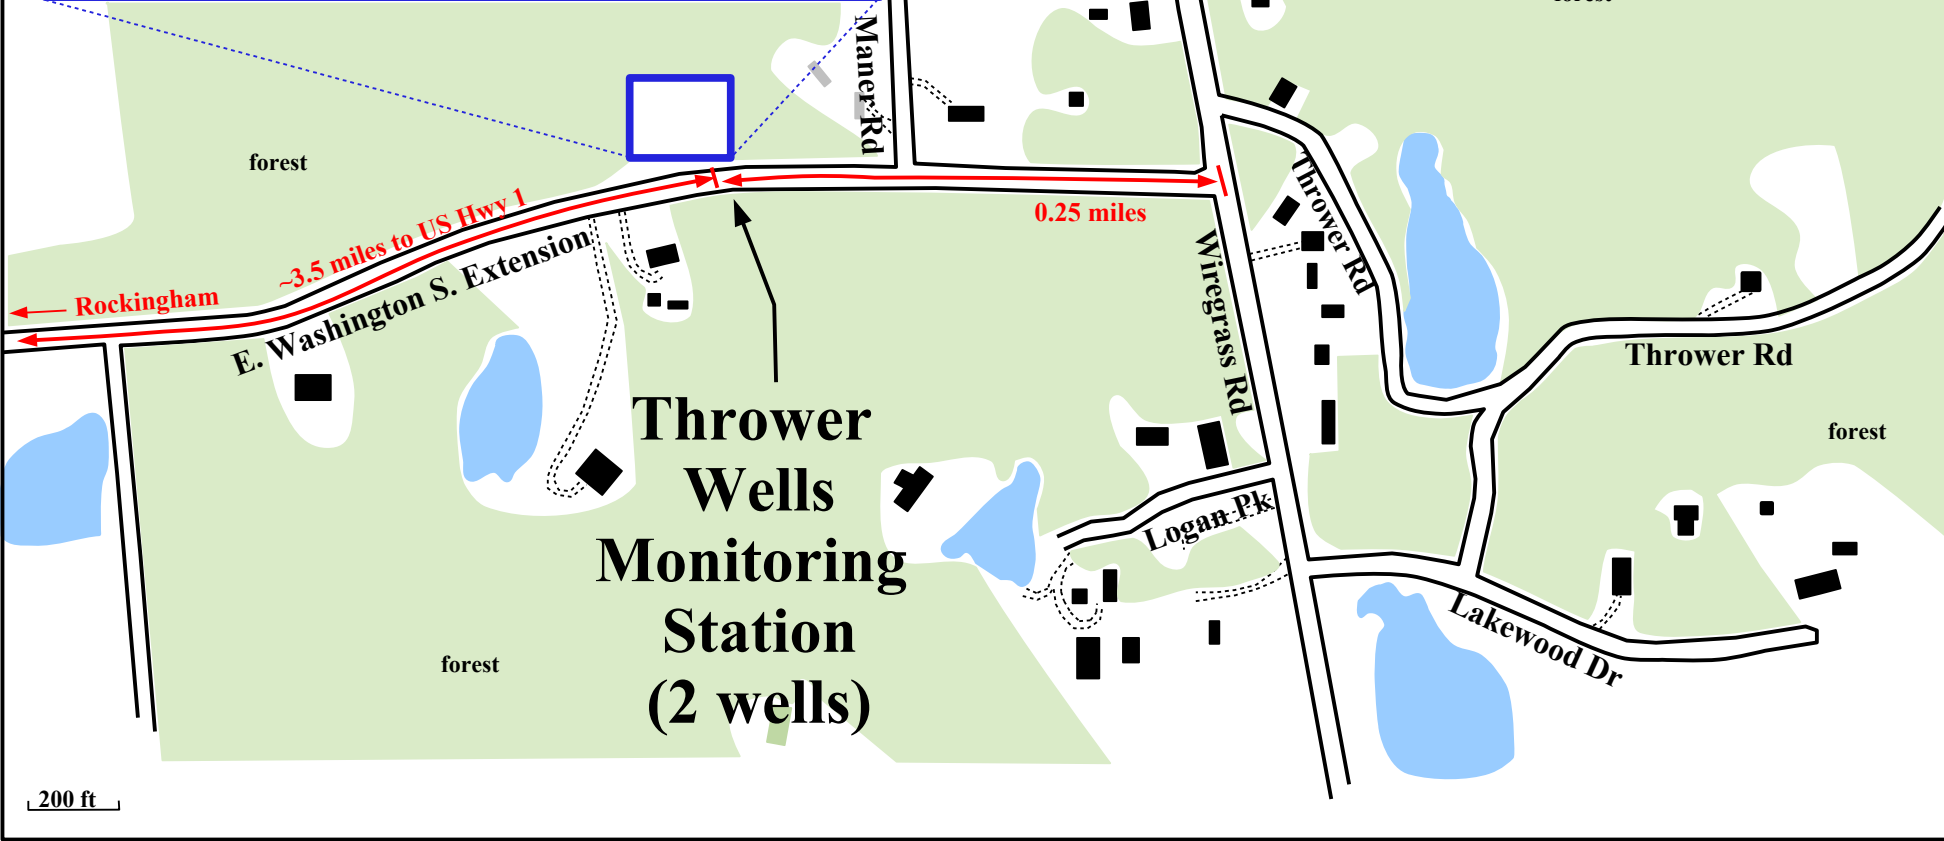

**Site Map**  
 North Carolina  
 Monitoring Well Network  
 Thrower Wells, U 52R  
 Rockingham,  
 Richmond County, NC

**Note:** This map is for informational purposes only. It does not authorize any party to enter onto any lands depicted herein.

200 ft